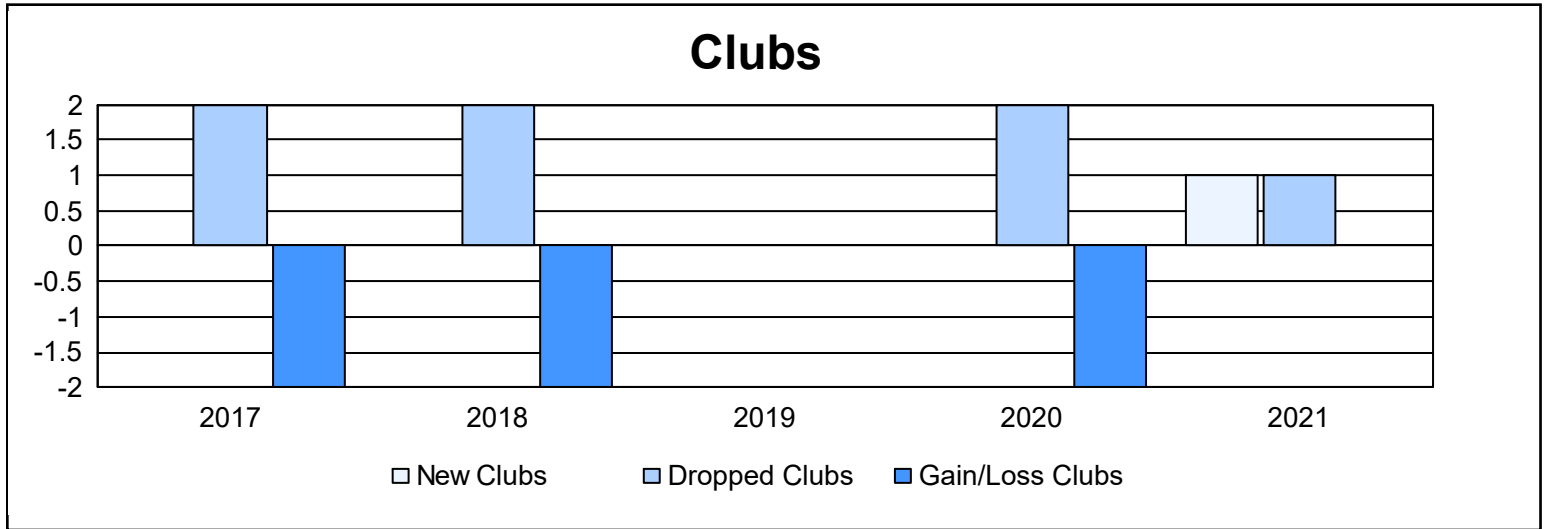

Year	New Clubs	Dropped Clubs	Gain/ Loss Clubs	New Members	Charter Members	Reinstate Members	Transfer Members	Total Member Added	Total Members Dropped	Gain/ Loss Members
2016-2017	0	2	-2	124	0	2	5	131	180	-49
2017-2018	0	2	-2	84	0	8	3	95	166	-71
2018-2019	0	0	0	117	0	3	5	125	111	14
2019-2020	0	2	-2	61	1	14	16	92	163	-71
2020-2021	1	1	0	46	27	8	4	85	115	-30
Average	0	1	-1	86	6	7	7	106	147	-41

Membership Composition June 2021 Cumulative

Gender Composition June 2021 Cumulative