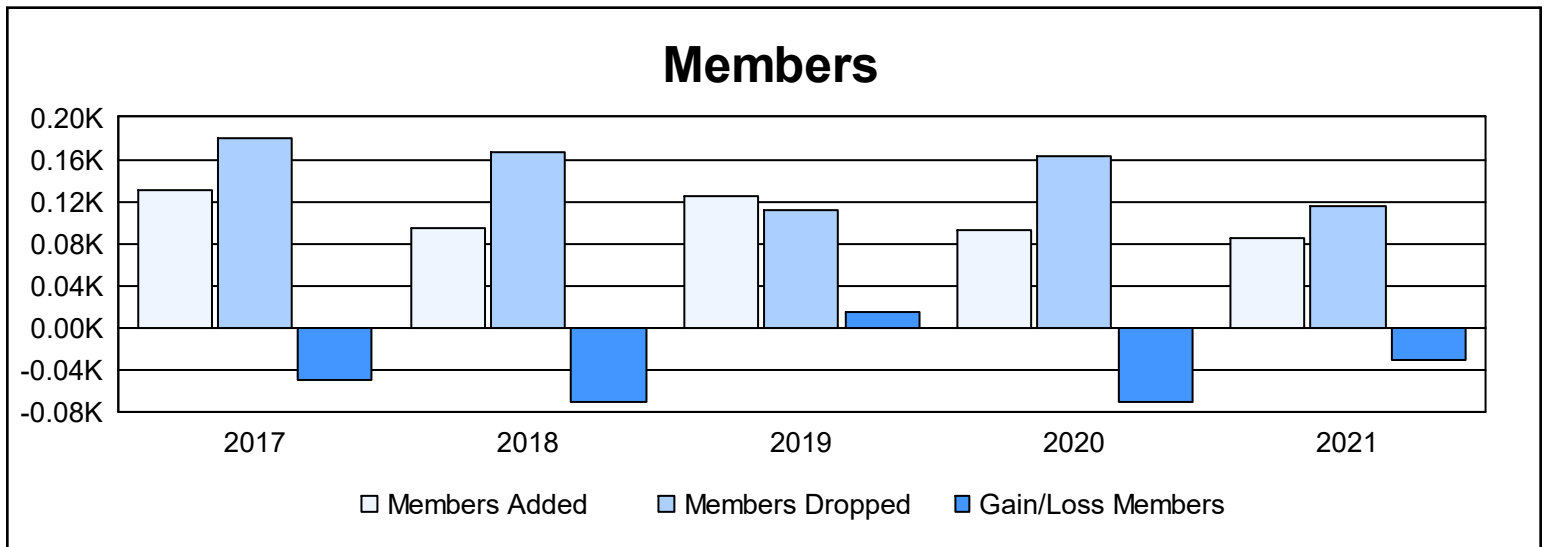

Year	New Clubs	Dropped Clubs	Gain/ Loss Clubs	New Members	Charter Members	Reinstate Members	Transfer Members	Total Member Added	Total Members Dropped	Gain/ Loss Members
2016-2017	0	2	-2	124	0	2	5	131	180	-49
2017-2018	0	2	-2	84	0	8	3	95	166	-71
2018-2019	0	0	0	117	0	3	5	125	111	14
2019-2020	0	2	-2	61	1	14	16	92	163	-71
2020-2021	1	1	0	46	27	8	4	85	115	-30
Average	0	1	-1	86	6	7	7	106	147	-41

Membership Composition June 2021 Cumulative

Gender Composition June 2021 Cumulative